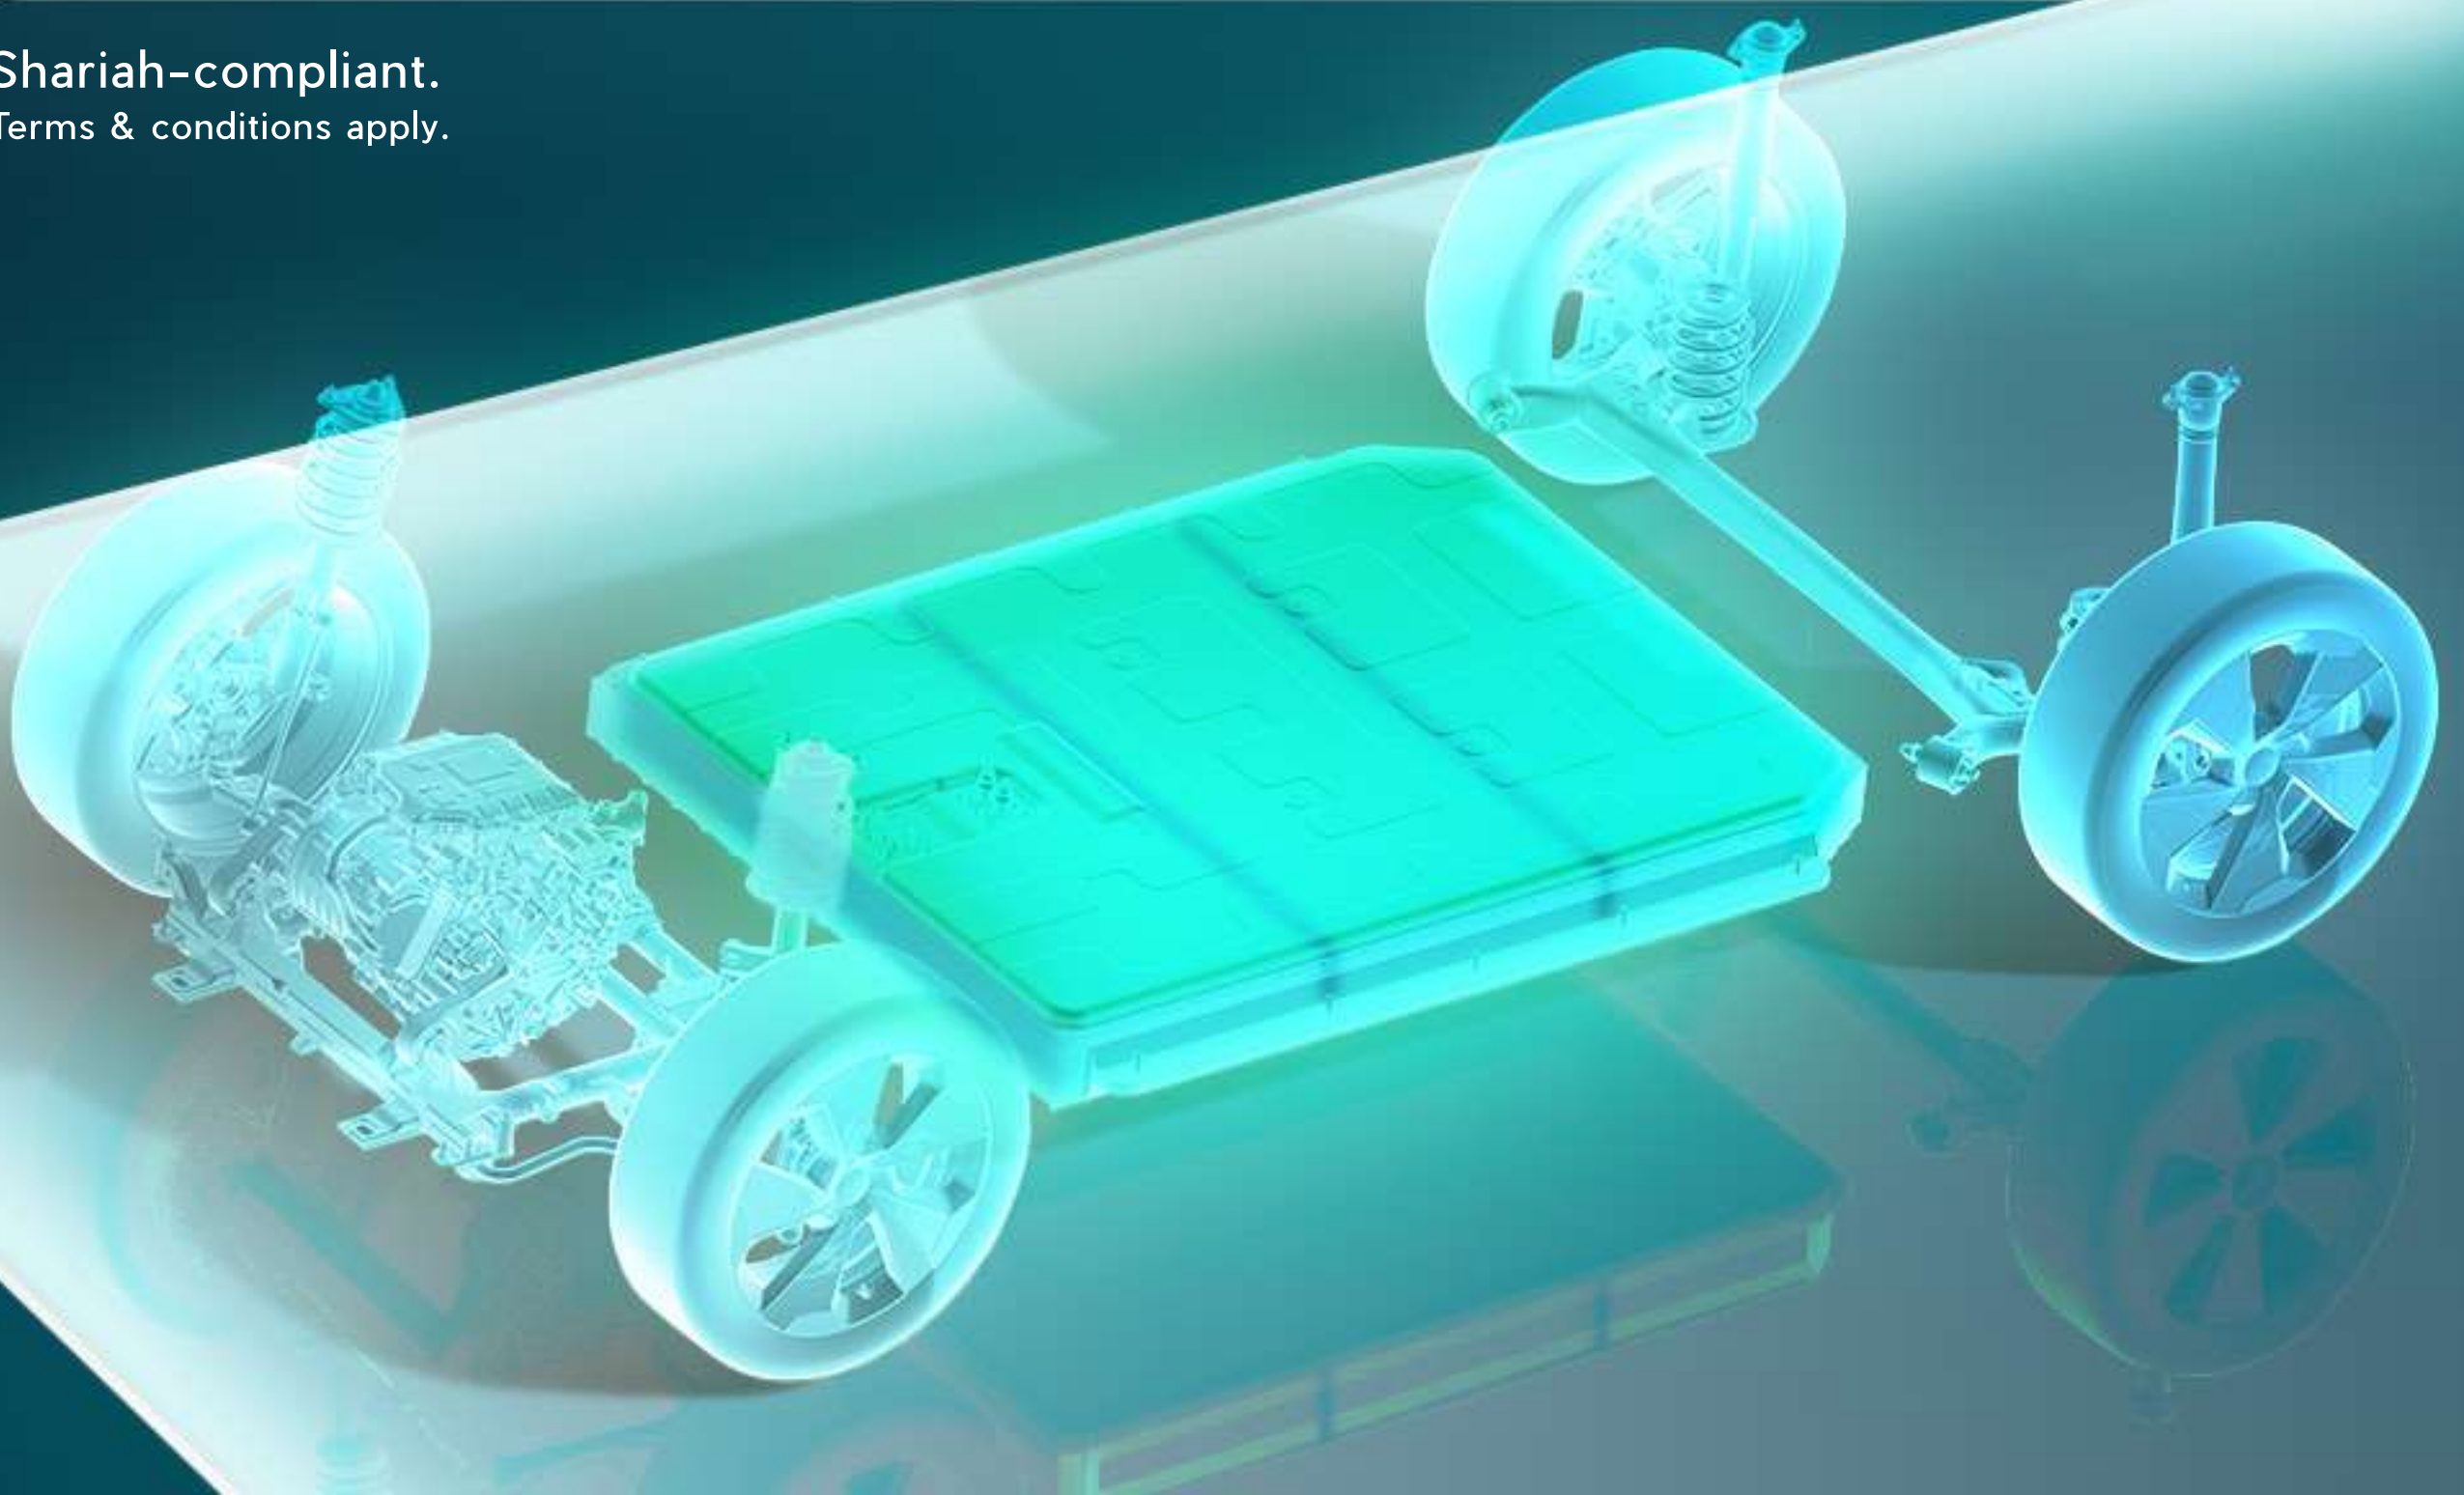

BATTERY - AS - A - SERVICE

LOWER COST OF OWNERSHIP

PAY LESS UPFRONT, AND ENJOY
LOWER PROTECTION COVERAGE.

BATTERY PERFORMANCE GUARANTEED

PERODUA GUARANTEES OPTIMAL BATTERY
PERFORMANCE THROUGHOUT YOUR LEASE.

WORRY-FREE

NO STRESS OVER BATTERY DEGRADATION
OR REPLACEMENT COST.

PROTECT THE PLANET

PERODUA ENSURES EVERY BATTERY
IS RESPONSIBLY RECYCLED.

BETTER RESALE VALUE

YOUR EV STAYS VALUABLE,
BATTERY GUARANTEED.

Shariah-compliant.
Terms & conditions apply.